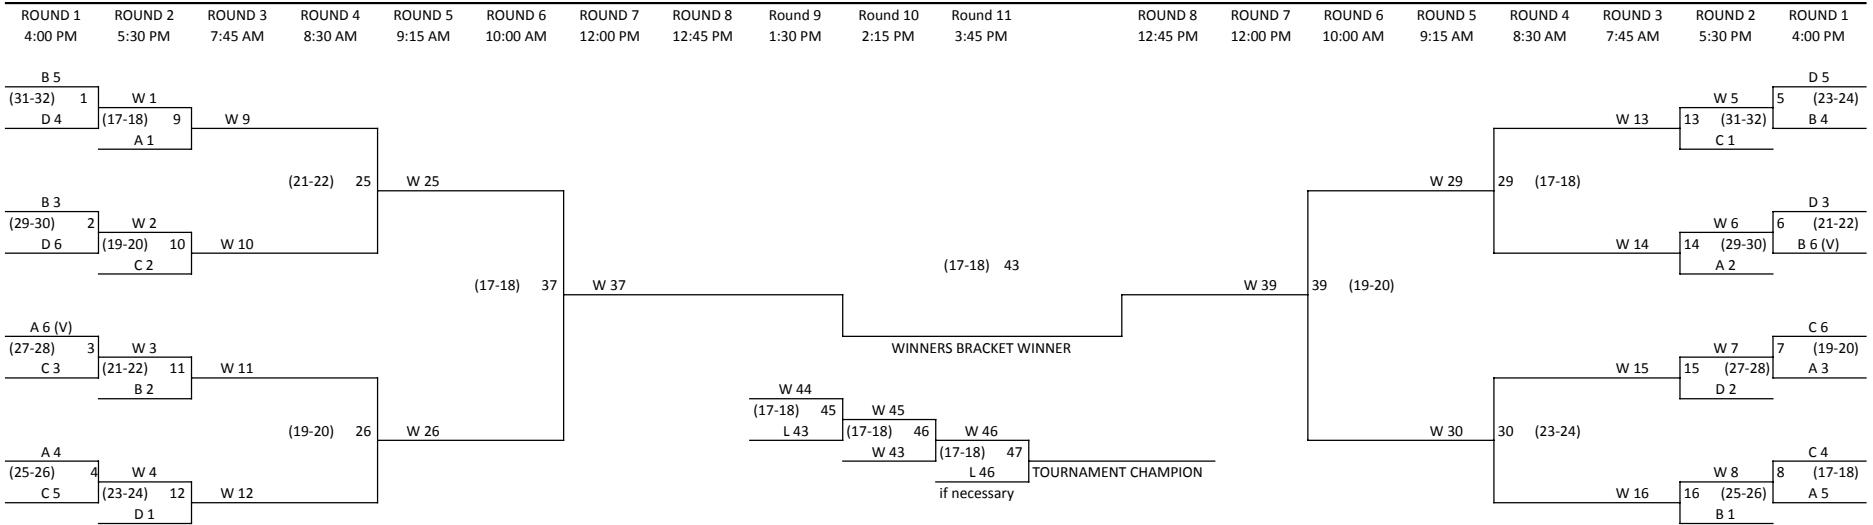

COLLEGIATE CLUB NATIONAL CHAMPIONSHIPS MEN'S DOUBLE ELIMINATION BRACKET

WINNERS BRACKET (Best of 5)