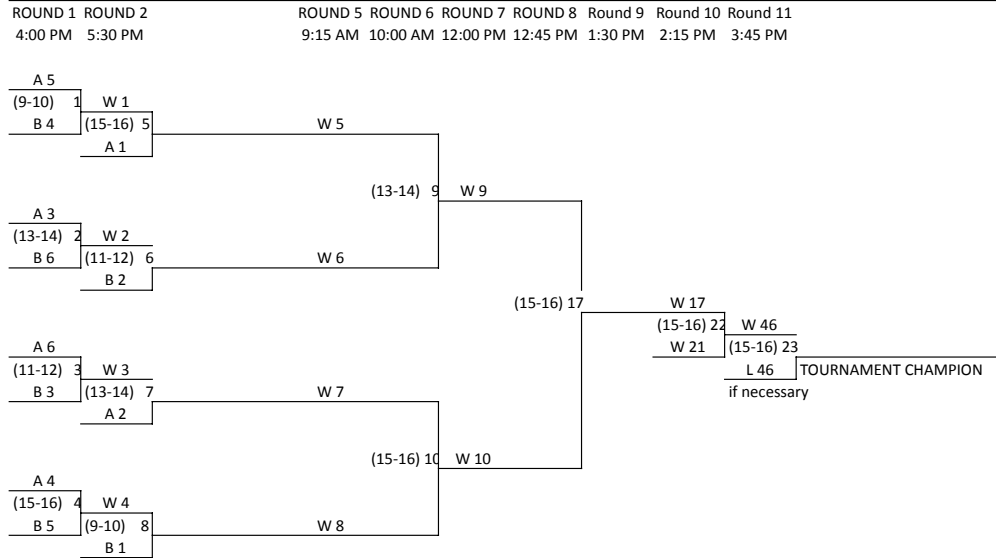

Collegiate Club National Championships

Presented by Bowlers Superior Inventory

Women's Lane Schedule

Game Lane	5	6	7	8	9	10	11	12	13	14	15	16
Qualifying												
1 to 4	12	8	7	10	11	9	6	2	1	4	5	3
5 to 8	5	1	2	4	3	6	11	7	8	10	9	12
9 to 12	7	9	11	8	10	12	1	3	5	2	4	6
13 to 16	3	2	6	1	4	5	9	8	12	7	10	11
17 to 20	12	11	10	9	8	7	6	5	4	3	2	1

POOL 1 (Dye Pool)	
1	Coe College
2	Alma College
3	Purdue University
4	University of Texas-San Antonio
5	Michigan State University
6	San Jose State University

POOL 2 (Wiemer Pool)	
7	Muskingum University
8	Wartburg College
9	Ohio State University
10	Capital University
11	Grand Valley State University
12	Illinois State University

COLLEGIATE CLUB NATIONAL CHAMPIONSHIPS WOMEN'S DOUBLE ELIMINATION BRACKET

WINNERS BRACKET (Best of 5)

COLLEGIATE CLUB NATIONAL CHAMPIONSHIPS WOMEN'S DOUBLE ELIMINATION BRACKET

CONTENDERS BRACKET (Best of 3)